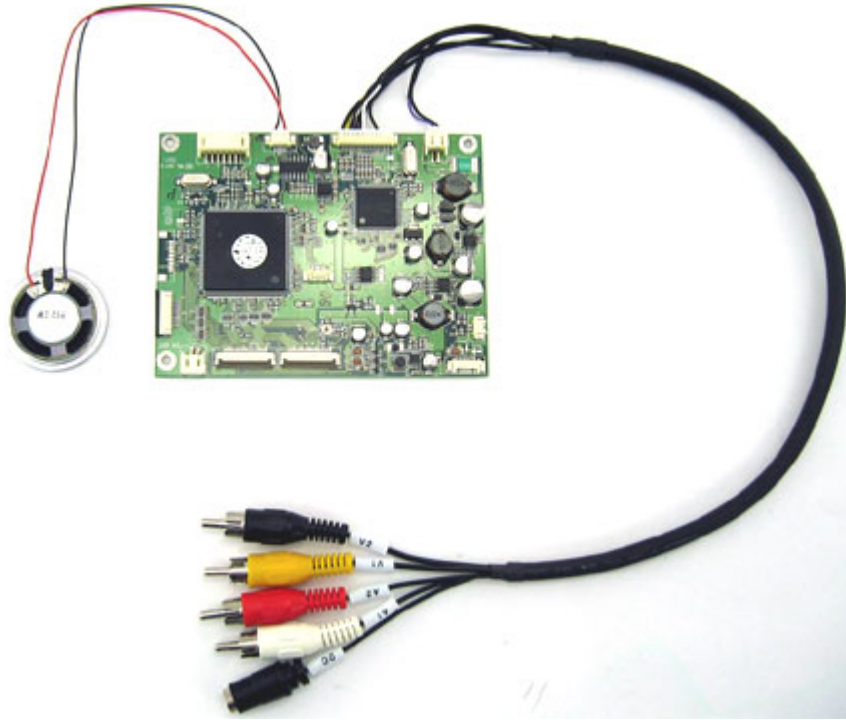

19.95 EUR
incl. 19% VAT, plus [shipping](#)

This kit adds a speaker and an additional Video input with automatic switching (signal detection) to your CTF Open-Frame TFT display.

Compatible with all CTF-Open-Frame TFT displays (except CTF1210-M)

Scope of supply :

- Speaker
- 2x cable set (there are 2 different model revisions)